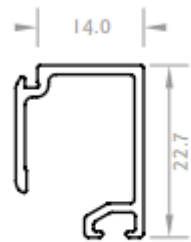

Bauhaus external glazing system – Profile Drawings

**Door sash
Open in / glazed in**

**Door Sash
Open out / glazed in**

Standard threshold

Weather Bar

**Internal Sash Bead
Double Glazed**

**External Sash Bead
Double Glazed**

Threshold Ramps

25mm Astragal Bar

44mm Astragal Bar

25mm Add-on

Bauhaus external glazing system – Cill options

100mm, 150mm, 190mm, 220mm and 225mm Cills available