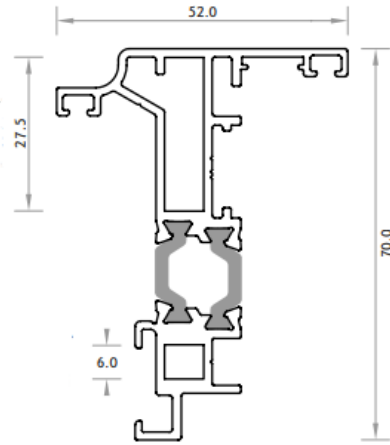

Bauhaus external glazing system – Profile Drawings

**Door sash
Open in / glazed in**

**Door Sash
Open out / glazed in**

Standard threshold

Weather Bar

**Internal Sash Bead
Double Glazed**

**External Sash Bead
Double Glazed**

Threshold Ramps

25mm Astragal Bar

44mm Astragal Bar

25mm Add-on

Bauhaus external glazing system – Cill options

100mm, 150mm, 190mm, 220mm and 225mm Cills available