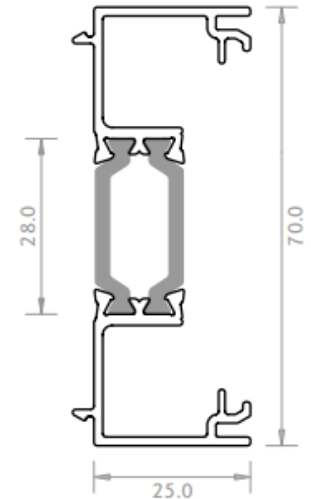

Bauhaus external glazing system – Profile Drawings

**Door sash
Open in / glazed in**

**Door Sash
Open out / glazed in**

Standard threshold

Weather Bar

**Internal Sash Bead
Double Glazed**

**External Sash Bead
Double Glazed**

Threshold Ramps

25mm Astragal Bar

44mm Astragal Bar

25mm Add-on

Bauhaus external glazing system – Cill options

100mm, 150mm, 190mm, 220mm and 225mm Cills available