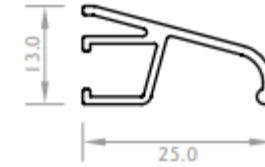

Bauhaus external glazing system – Profile Drawings

**Door sash
Open in / glazed in**

**Door Sash
Open out / glazed in**

Standard threshold

Weather Bar

**Internal Sash Bead
Double Glazed**

**External Sash Bead
Double Glazed**

Threshold Ramps

25mm Astragal Bar

44mm Astragal Bar

25mm Add-on

Bauhaus external glazing system – Cill options

100mm, 150mm, 190mm, 220mm and 225mm Cills available