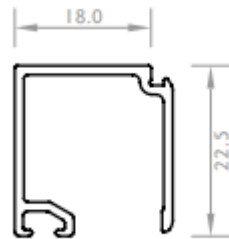

Bauhaus external glazing system – Profile Drawings

**Door sash
Open in / glazed in**

**Door Sash
Open out / glazed in**

Standard threshold

Weather Bar

**Internal Sash Bead
Double Glazed**

**External Sash Bead
Double Glazed**

Threshold Ramps

25mm Astragal Bar

44mm Astragal Bar

25mm Add-on

Bauhaus external glazing system – Cill options

100mm, 150mm, 190mm, 220mm and 225mm Cills available