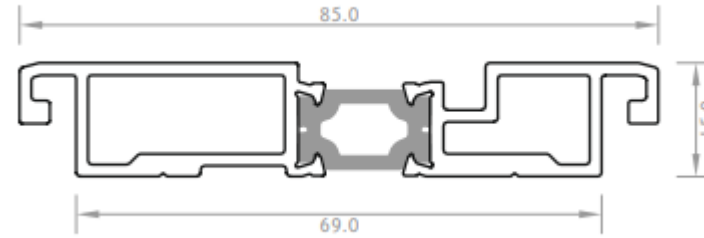

Bauhaus external glazing system – Profile Drawings

**Door sash
Open in / glazed in**

**Door Sash
Open out / glazed in**

Standard threshold

Weather Bar

**Internal Sash Bead
Double Glazed**

**External Sash Bead
Double Glazed**

Threshold Ramps

25mm Astragal Bar

44mm Astragal Bar

25mm Add-on

Bauhaus external glazing system – Cill options

100mm, 150mm, 190mm, 220mm and 225mm Cills available