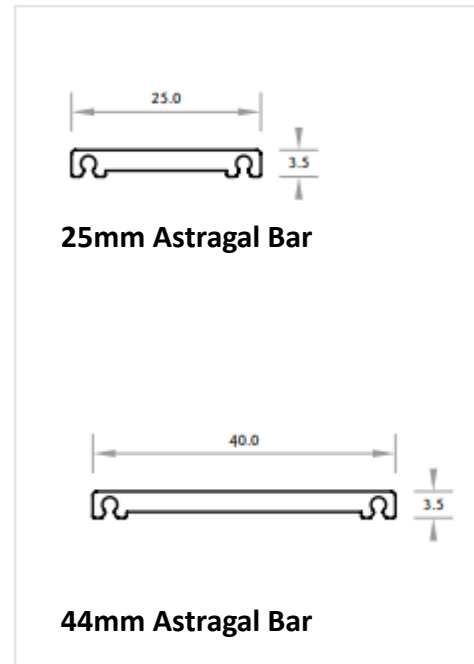

Bauhaus external glazing system – Profile Drawings

**Door sash
Open in / glazed in**

**Door Sash
Open out / glazed in**

Standard threshold

Weather Bar

**Internal Sash Bead
Double Glazed**

**External Sash Bead
Double Glazed**

Threshold Ramps

25mm Astragal Bar

44mm Astragal Bar

25mm Add-on

Bauhaus external glazing system – Cill options

100mm, 150mm, 190mm, 220mm and 225mm Cills available