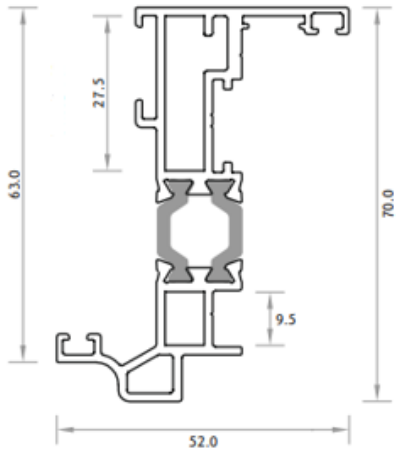

Bauhaus external glazing system – Profile Drawings

**Door sash
Open in / glazed in**

**Door Sash
Open out / glazed in**

Standard threshold

Weather Bar

**Internal Sash Bead
Double Glazed**

**External Sash Bead
Double Glazed**

Threshold Ramps

25mm Astragal Bar

44mm Astragal Bar

25mm Add-on

Bauhaus external glazing system – Cill options

100mm, 150mm, 190mm, 220mm and 225mm Cills available