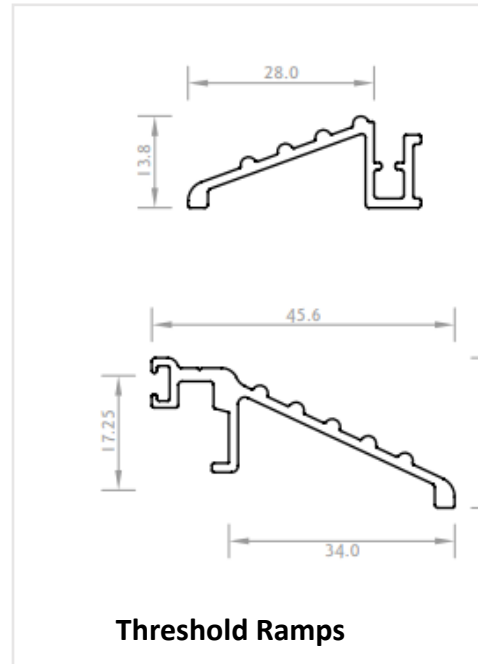

Bauhaus external glazing system – Profile Drawings

**Door sash
Open in / glazed in**

**Door Sash
Open out / glazed in**

Standard threshold

Weather Bar

**Internal Sash Bead
Double Glazed**

**External Sash Bead
Double Glazed**

Threshold Ramps

25mm Astragal Bar

44mm Astragal Bar

25mm Add-on

Bauhaus external glazing system – Cill options

100mm, 150mm, 190mm, 220mm and 225mm Cills available