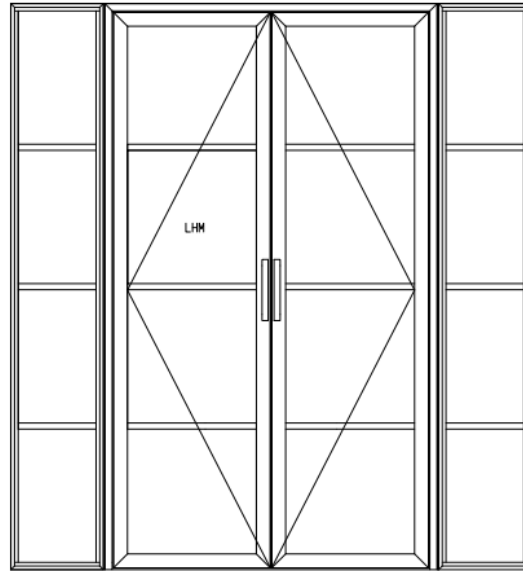

Bauhaus internal glazing system – Configurations available for hinged doors

Single door

Double doors

Double doors with side panels

Double doors with side panels and top light

Note: All doors are made to bespoke sizes and designs. You can choose how many horizontal and/or vertical glazing bars to include in the design. Please visit our door configurator to see the full range of options available.