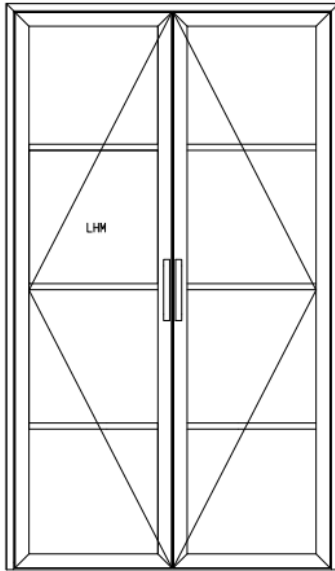

Bauhaus internal glazing system – Configurations available for hinged doors

Single door

Double doors

Double doors with side panels

Double doors with side panels and top light

Note: All doors are made to bespoke sizes and designs. You can choose how many horizontal and/or vertical glazing bars to include in the design. Please visit our door configurator to see the full range of options available.