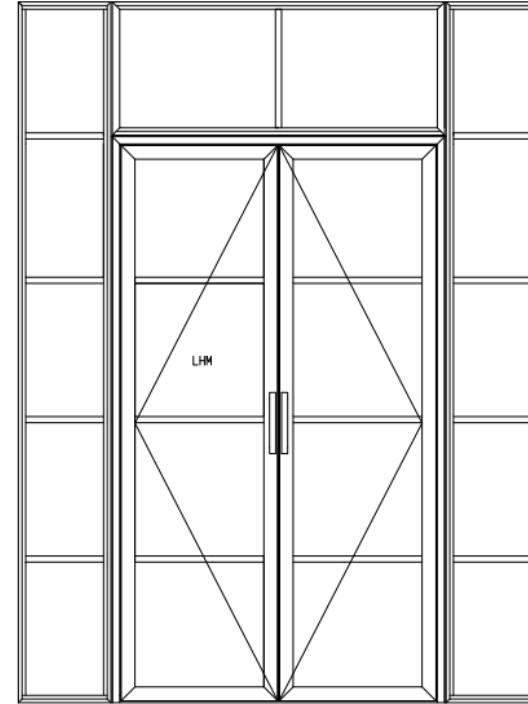

Bauhaus internal glazing system – Configurations available for hinged doors

Single door

Double doors

Double doors with side panels

Double doors with side panels and top light

Note: All doors are made to bespoke sizes and designs. You can choose how many horizontal and/or vertical glazing bars to include in the design. Please visit our door configurator to see the full range of options available.