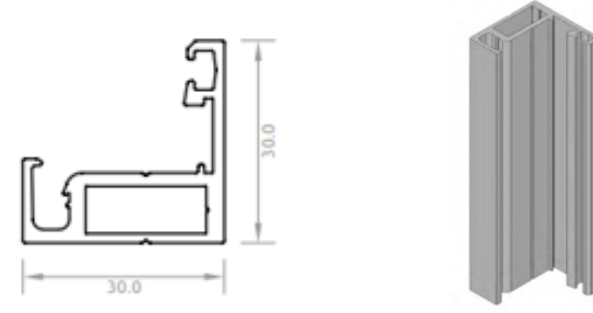

Bauhaus internal glazing system – Profile Drawings

Door Sash – 57mm sightline (single door)

Glazing Angle

Glazing Bead

25mm Georgian / Astragal Bar