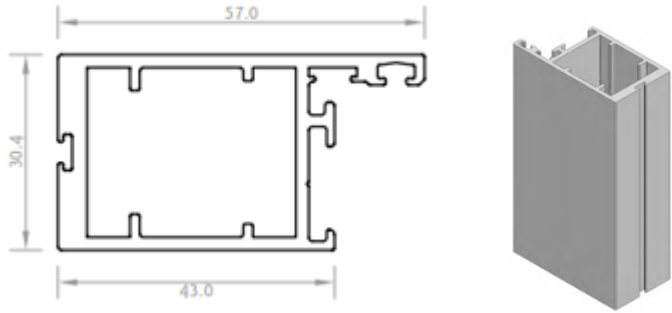

Bauhaus internal glazing system – Profile Drawings

Door Sash – 57mm sightline (single door)

Glazing Angle

Glazing Bead

25mm Georgian / Astragal Bar