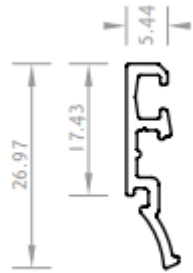

Bauhaus internal glazing system – Profile Drawings

Door Sash – 57mm sightline (single door)

Glazing Angle

Glazing Bead

25mm Georgian / Astragal Bar