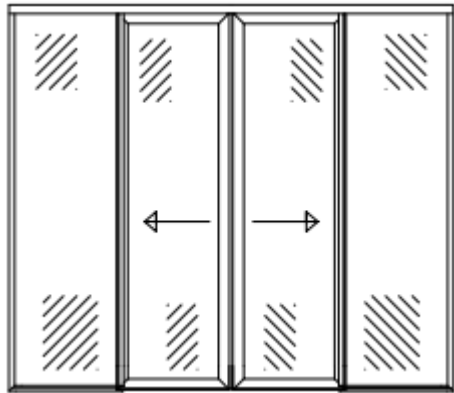

Bauhaus internal sliding doors – configurations available and sash profile

2 pane

3 pane

Door Sash – 57mm sightline (single door)

4 pane

4 pane with glazed top light

Cup handle option