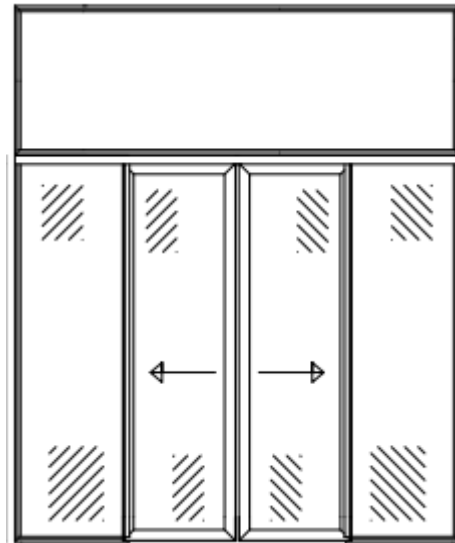

Bauhaus internal sliding doors – configurations available and sash profile

2 pane

3 pane

Door Sash – 57mm sightline (single door)

4 pane

4 pane with glazed top light

Cup handle option