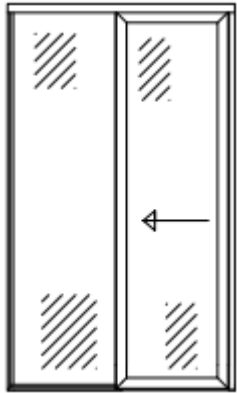

Bauhaus internal sliding doors – configurations available and sash profile

2 pane

3 pane

Door Sash – 57mm sightline (single door)

4 pane

4 pane with glazed top light

Cup handle option