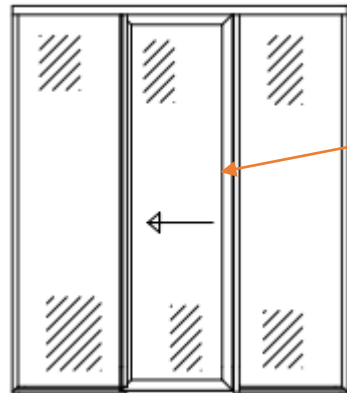

Bauhaus internal sliding doors – configurations available and sash profile

2 pane

3 pane

Door Sash – 57mm sightline (single door)

4 pane

4 pane with glazed top light

Cup handle option