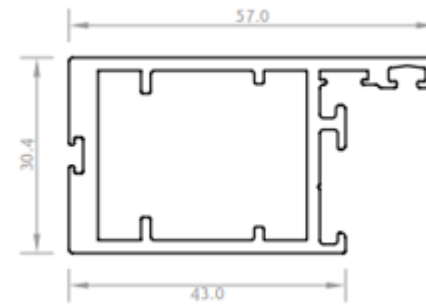

Bauhaus internal sliding doors – configurations available and sash profile

2 pane

3 pane

Door Sash – 57mm sightline (single door)

4 pane

4 pane with glazed top light

Cup handle option