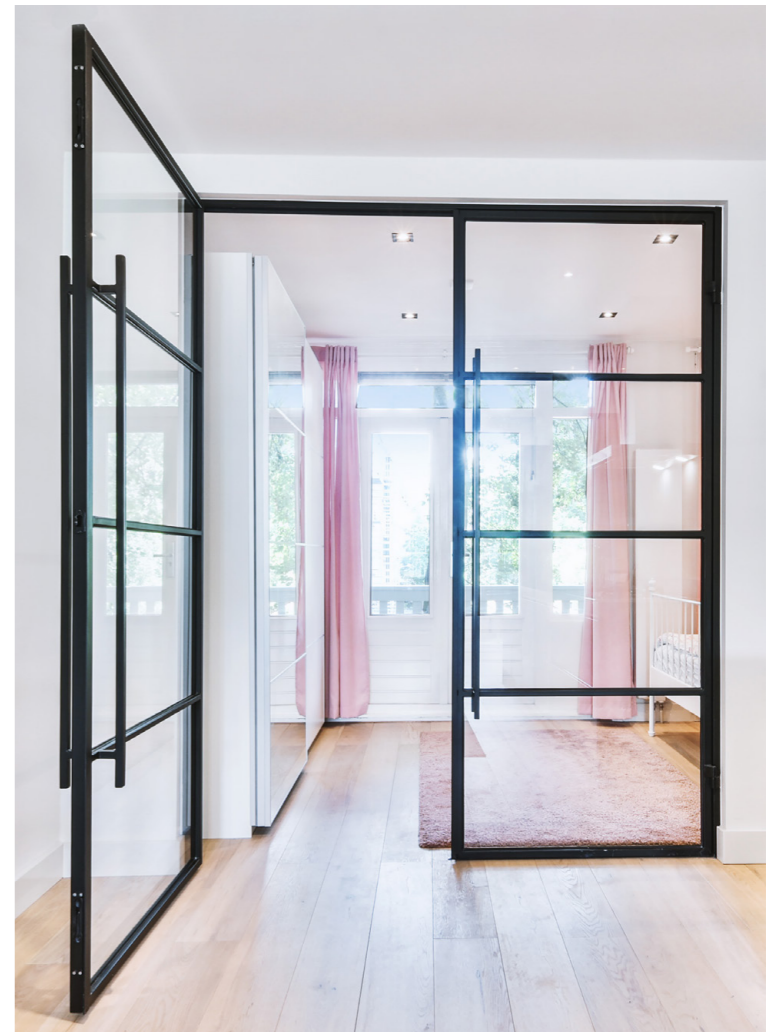

Embodying a heritage industrial aesthetic, our doors feature a contemporary black, powder-coated aluminium finish with slender mullions measuring just 25mm. Although the classic configuration includes two horizontal mullions, customization allows for your preferred number of bars in the design.

Suitable for both residential and light commercial properties, our doors blend functionality with timeless style.

THE ART OF PERFECTION

Hinged door with glazing bars

Pivot Door

Double doors with top light

Hinged door

Room divider

Internal Pivot Door

Room divider

Double doors with side panels

Double hinged doors

Double doors with fixed glazing panels

Double doors